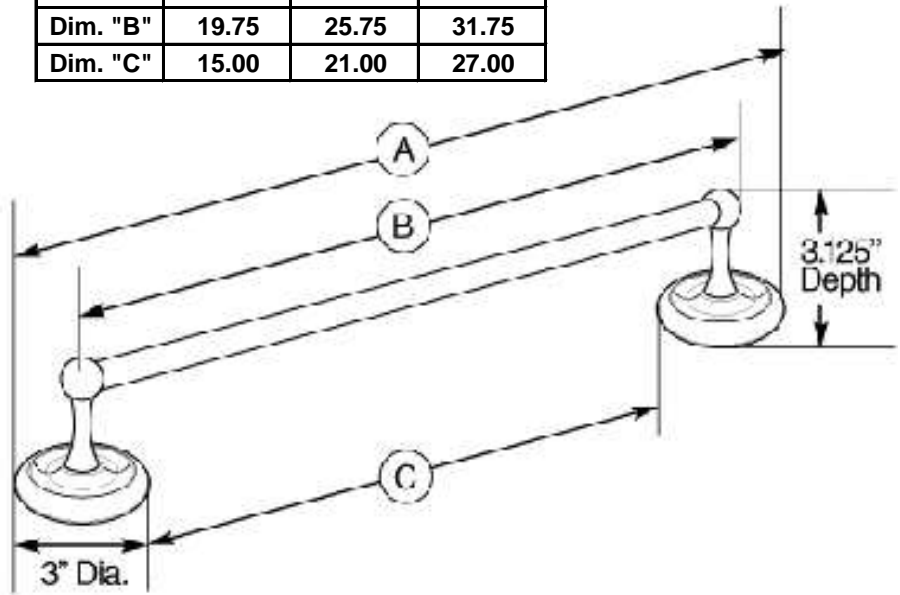

Yorkshire Technical Specification

18" & 24" Towel Bar

5318 & 5324

Stock Numbers:

- ❑ **5318CH – 18" Towel Bar**
Polished Chrome Finish
Concealed Screw Mounting
5/8" Round Bar
- ❑ **BP5318OWB – 18" Towel Bar**
Old World Bronze Finish
Concealed Screw Mounting
5/8" Round Bar
- ❑ **BP5318SN – 18" Towel Bar**
Satin Nickel Finish
Concealed Screw Mounting
5/8" Round Bar
- ❑ **5324CH (BP5324CH) – 24" Towel Bar**
Polished Chrome Finish
Concealed Screw Mounting
5/8" Round Bar
- ❑ **BP5324OWB – 24" Towel Bar**
Old World Bronze Finish
Concealed Screw Mounting
5/8" Round Bar
- ❑ **BP5324SN – 24" Towel Bar**
Satin Nickel Finish
Concealed Screw Mounting
5/8" Round Bar

"BP" skus in wholesale packaging

Dimensions:

Length	18"	24"	30"
Dim. "A"	21.00	27.00	33.00
Dim. "B"	19.75	25.75	31.75
Dim. "C"	15.00	21.00	27.00

Installation Instructions:

1. Position the mounting template on the wall in the desired location. Using a level, align the template and tape it to the wall.
2. Place each mounting plate on the template with "UP" facing you.
3. One at a time, place each anchor screw through the mounting plate, centered in each large hole. Using a Phillips screwdriver, turn the anchor screw while applying pressure. Screw will self drill and tap into dry wall. Do not over tighten.
4. Only insert screw 1/2 to 3/4 of the way into wall.
5. After all screws are installed, tear the template away from the wall
6. Tighten all 4 screws. Do not over tighten.
7. Assemble the towel bar and posts.
8. While assembled, position each end post with the setscrew down and place over both mounting plates. Tighten the setscrew at the bottom of each base.